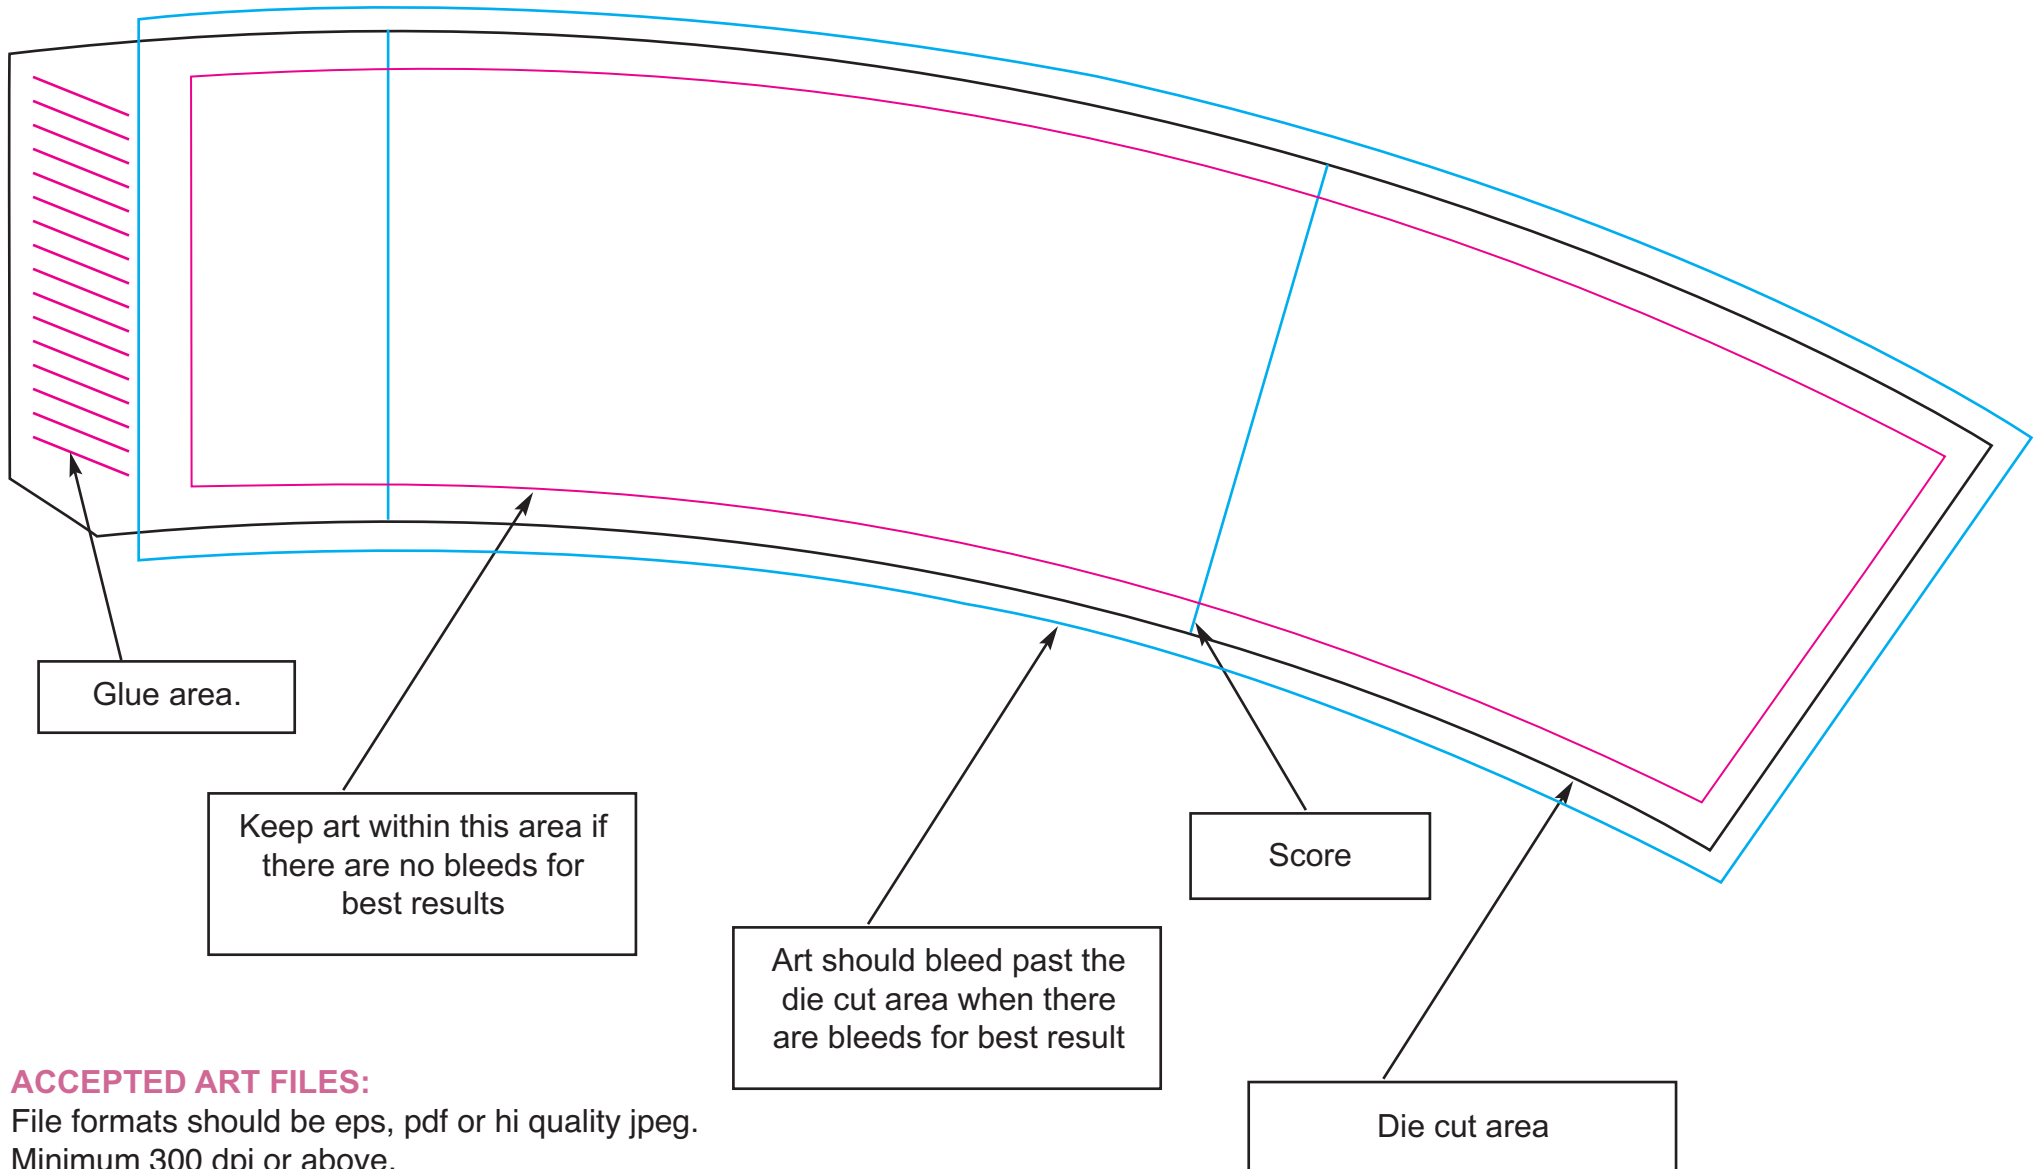

Please use this template as a template only & do not embed or include as part of your artwork when submitting your art.

ACCEPTED ART FILES:

File formats should be eps, pdf or hi quality jpeg.
Minimum 300 dpi or above.